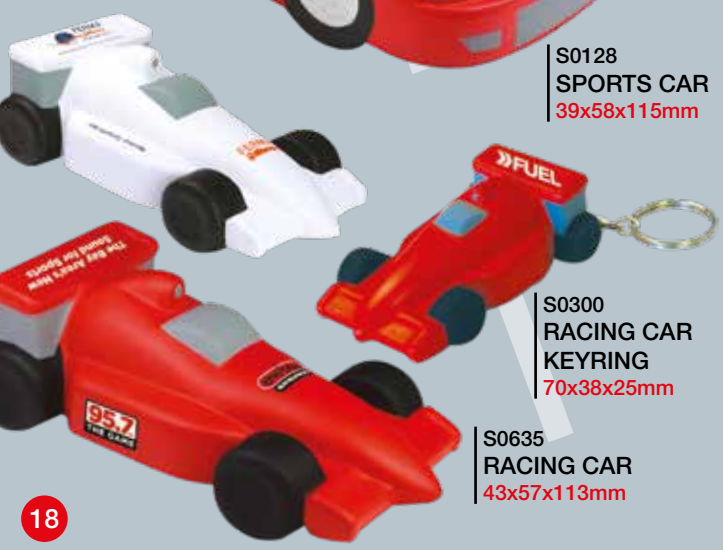

S0300
RACING CAR
KEYRING
70x38x25mm

S0635
RACING CAR
43x57x113mm