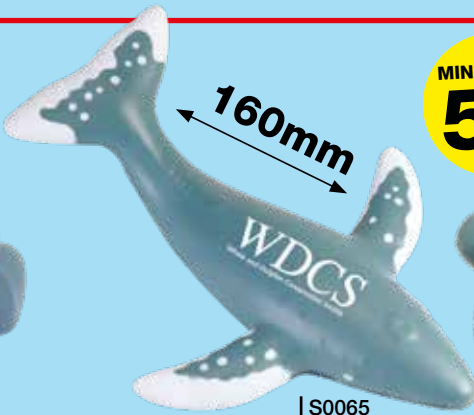

S1455
TORTOISE
45x75x95mm

S0556
CATERPILLAR
85x68x65mm

S0613
WORM
75x30x70mm

S0232
DUCK
70x62x88mm

S0186
DUCK KEYRING
52x50x65mm

S0051
PENGUIN
115x64x50mm

S0183
PENGUIN KEYRING
68x38x25mm

S0517
PENGUIN
85x68x54mm

MIN ORDER

50

S0178
SEAL
78x80x85mm

S0065
BLUE WHALE
35x110x160mm

S0563
SHARK
52x85x148mm

S0239
WHALE
40x50x150mm

S0064
DOLPHIN
40x55x115mm

S0187
DOLPHIN
KEYRING
31x40x75mm