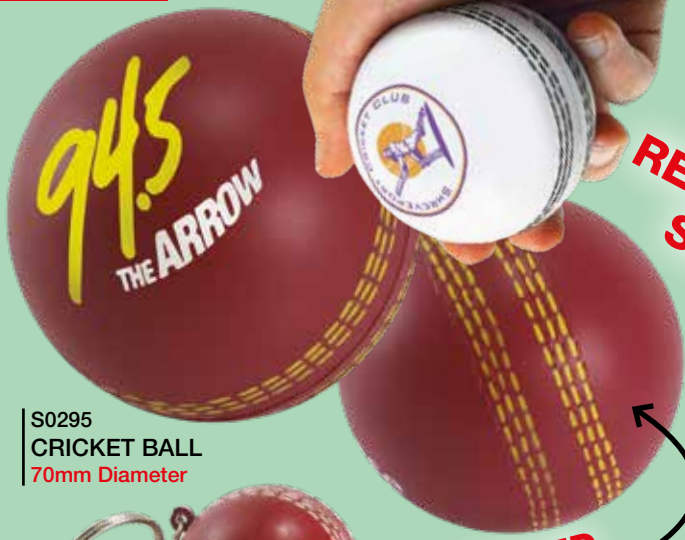

FAST DELIVERY!

S0121
RUGBY BALL
110x60x60mm

S0717
RUGBY MAN
110x75x40mm

S0295
CRICKET BALL
70mm Diameter

**REALISTIC
SIZE!**

**DETAILED
STITCHING**

S0305
CRICKET BALL KEYRING
38mm Diameter

S0223
GOLD MEDAL
60x60x20mm